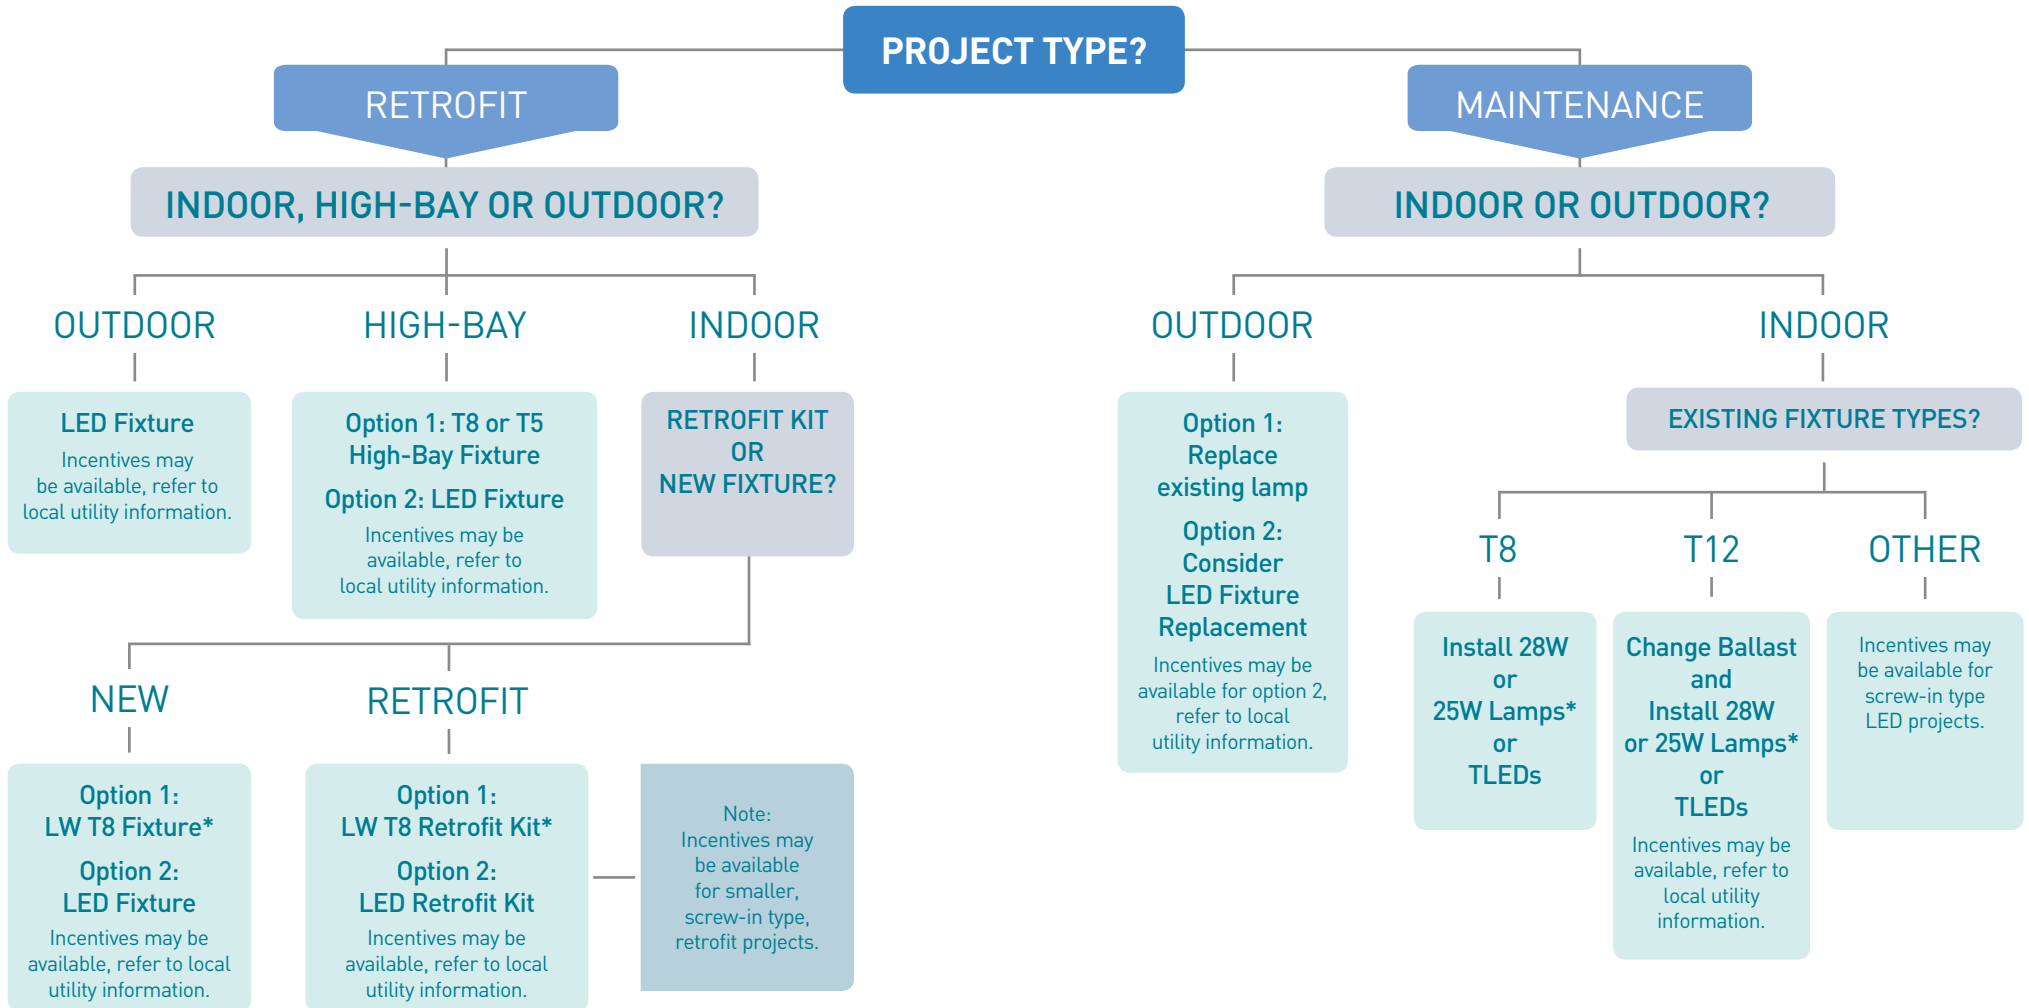

LIGHTING DECISION GUIDE

NORTHWEST
LIGHTING NETWORK

*Ambient space temperatures should be around 70°F to gain full performance of low wattage fluorescent lamps.

FOR GENERAL QUESTIONS CONTACT: INSERT UTILITY CONTACT INFORMATION